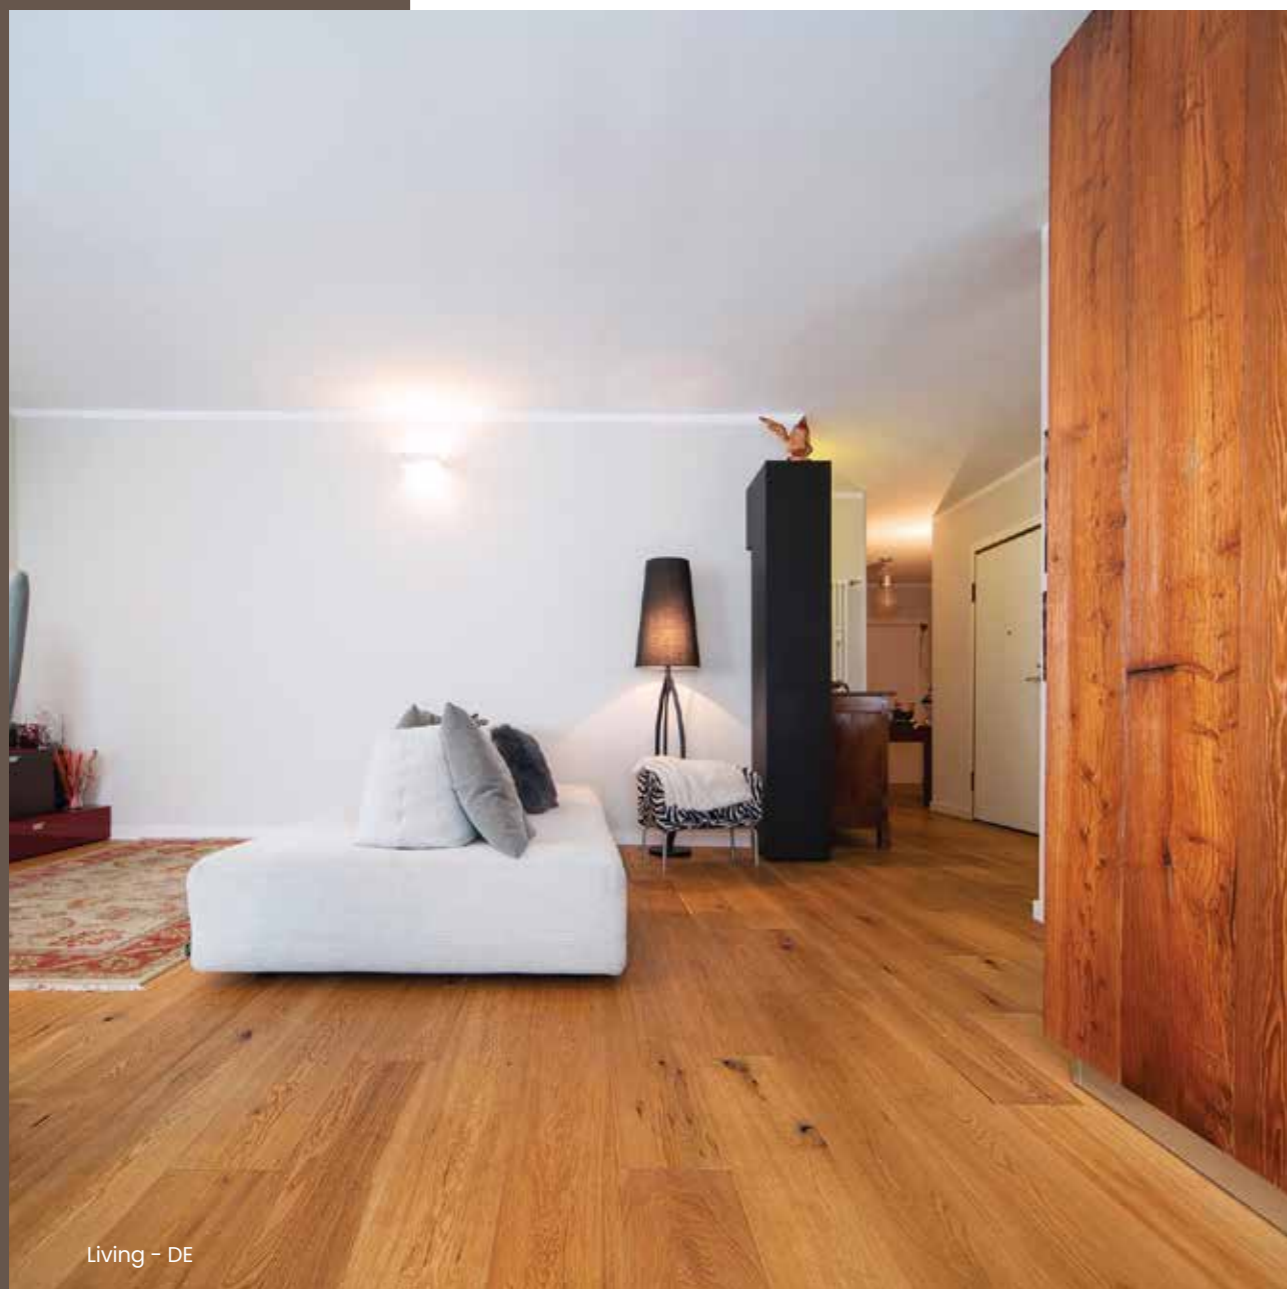

3-layer engineered Oak, with light brushed surface and UV natural lacquer finishing, available in more widths and grading.

DIGITAL  
CORNER

Living - DE

Collezione  
**Living**  
ROVERE 14/15 mm

---

AB

ABC

CD